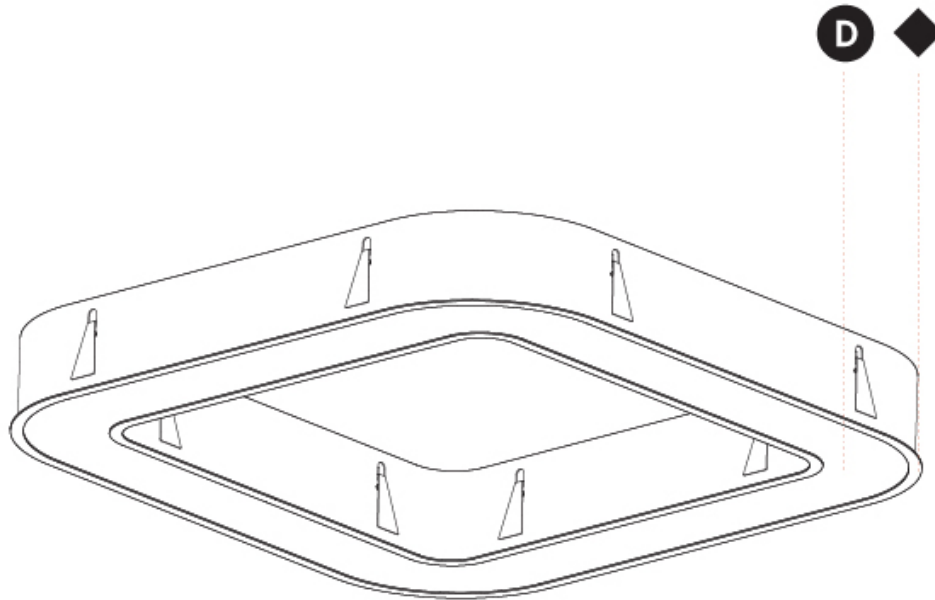

GLORIOUS QUANTUM RECESSED

A37563-

PROJECT	_____
TYPE	_____
SPECIFIER	_____
QUANTITY	_____
DATE	_____

A