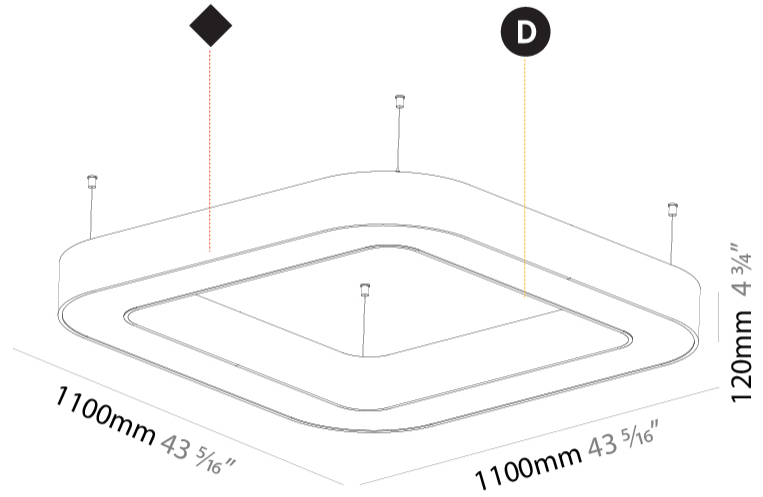

GENERAL

Series: Glorious
Subseries: Glorious Quantum
Brand: Prolicht
Division: Architectural
Mounting Type: Suspension
Mounting Location: Ceiling
Subcategory: Ambient

PHYSICAL

Shape: Square
Length (mm): 1100
Length (in): 43 ⁵/₁₆"
Width (mm): 1100
Width (in): 43 ⁵/₁₆"
Height (mm): 120
Height (in): 4 ³/₄"
Max. Overall Height (mm): 2120
Max. Overall Height (in): 83 ⁷/₁₆"
Light Distribution: Direct
Weight (kg): 13.125
Weight (lbs): 28.88
Diffuser: PMMA - Opal or Micro-Prism
Fixture Finish: SSR / BKV / CWI / CRY / HAB / LAG / UFT / ITA / RUA / RUR / MIC / FTG / MYG / TWT / LOD / PUS / FRO / FUP / KIA / POP / BLS / SPG / MEY / GOH / GUM / CHC / COM / ABZ / JAG / OBR / MOS / ROR
Fixture Material: Aluminum

ELECTRICAL

Lamp Type: LED (Zhaga Standard)
Input Wattage (W): 60
Total Output Wattage (W): 48 / 38.4 (3500K)
Dimming: Non-Dimming / Phase Dimming (120Vac only) / 0-10V Dimming
Driver Included: Yes
Driver Location: Integrated
Driver Type: Constant Current - 120 / 277Vac
Driver Class: Class 2
Input Voltage (V): 120 - 277
Constant Current (MA): 350 / 1200 (3500K)

LED

Color Temperature (°K): 3000 / 3500 / 4000
Max. Delivered Lumen (lm): 5540 / 5733 / 5850
CRI: >80 CRI
Efficiency (%): 65
Lamp Life (hrs): 50000

OPTICAL

RATINGS AND CERTIFICATIONS

Certified By: Certified for North American Standards
IP rating: IP20