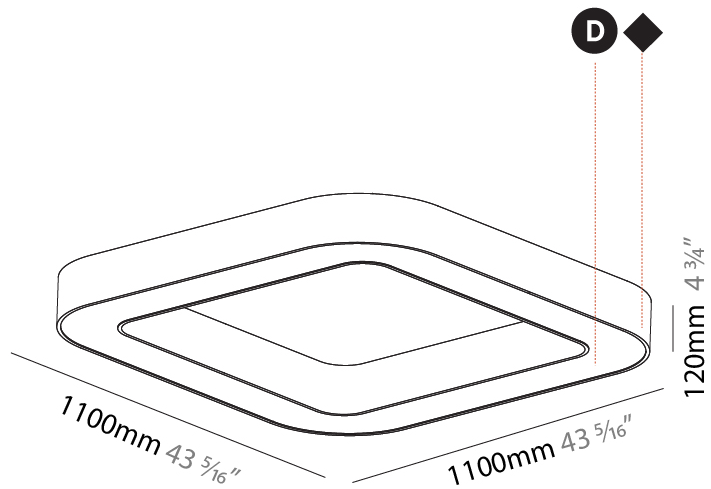

GENERAL

Series: Glorious
Subseries: Glorious Quantum
Brand: Prolicht
Division: Architectural
Mounting Type: Surface
Mounting Location: Ceiling
Subcategory: Ambient

PHYSICAL

Shape: Square
Length (mm): 1100
Length (in): 43 ⁵/₁₆"
Width (mm): 1100
Width (in): 43 ⁵/₁₆"
Height (mm): 120
Height (in): 4 ³/₄"
Light Distribution: Direct
Weight (kg): 14.2
Weight (lbs): 31.24
Diffuser: PMMA - Opal or Micro-Prism
Fixture Finish: SSR / BKV / CWI / CRY / HAB / LAG / UFT / ITA / RUA / RUR / MIC / FTG / MYG / TWT / LOD / PUS / FRO / FUP / KIA / POP / BLS / SPG / MEY / GOH / GUM / CHC / COM / ABZ / JAG / OBR / MOS / ROR
Fixture Material: Aluminum

ELECTRICAL

Lamp Type: LED (Zhaga Standard)
Input Wattage (W): 60
Total Output Wattage (W): 48 / 38.4 (3500K)
Dimming: Non-Dimming / Phase Dimming (120Vac only) / 0-10V Dimming
Driver Included: Yes
Driver Location: Integrated
Driver Type: Constant Current - 120 / 277Vac
Driver Class: Class 2
Input Voltage (V): 120 - 277
Constant Current (MA): 350 / 1200 (3500K)

LED

Color Temperature (°K): 3000 / 3500 / 4000
Max. Delivered Lumen (lm): 5540 / 5733 / 5850
CRI: >80 CRI
Efficiency (%): 65
Lamp Life (hrs): 50000

OPTICAL

RATINGS AND CERTIFICATIONS

Certified By: Certified for North American Standards
IP rating: IP20