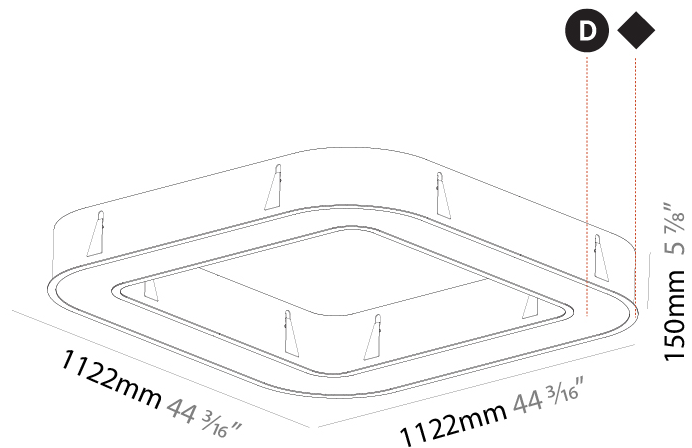

GENERAL

Series: Glorious
Subseries: Glorious Quantum
Brand: Prolicht
Division: Architectural
Mounting Type: Recessed
Mounting Location: Ceiling
Subcategory: Ambient

PHYSICAL

Shape: Square
Length (mm): 1122
Length (in): 44 ³/₁₆
Width (mm): 1122
Width (in): 44 ³/₁₆
Height (mm): 150
Height (in): 5 ⁷/₈
Min. Recessing Depth (mm): 160
Min. Recessing Depth (in): 6 ⁵/₁₆
Light Distribution: Direct
Weight (kg): 16.085
Weight (lbs): 35.39
Diffuser: PMMA - Opal or Micro-Prism
Fixture Finish: SSR / BKV / CWI / CRY / HAB / LAG / UFT / ITA / RUA / RUR / MIC / FTG / MYG / TWT / LOD / PUS / FRO / FUP / KIA / POP / BLS / SPG / MEY / GOH / GUM / CHC / COM / ABZ / JAG / OBR / MOS / ROR
Fixture Material: Aluminum

ELECTRICAL

Lamp Type: LED (Zhaga Standard)
Input Wattage (W): 60
Total Output Wattage (W): 48 / 38.4 (3500K)
Dimming: Non-Dimming / Phase Dimming (120Vac only) / 0-10V Dimming
Driver Included: Yes
Driver Location: Integrated
Driver Type: Constant Current - 120 / 277Vac
Driver Class: Class 2
Input Voltage (V): 120 - 277
Constant Current (MA): 350 / 1200 (3500K)

LED

Color Temperature (°K): 3000 / 3500 / 4000
Max. Delivered Lumen (lm): 5540 / 5733 / 5850
CRI: >80 CRI
Efficiency (%): 65
Lamp Life (hrs): 50000

OPTICAL

RATINGS AND CERTIFICATIONS

Certified By: Certified for North American Standards
IP rating: IP20